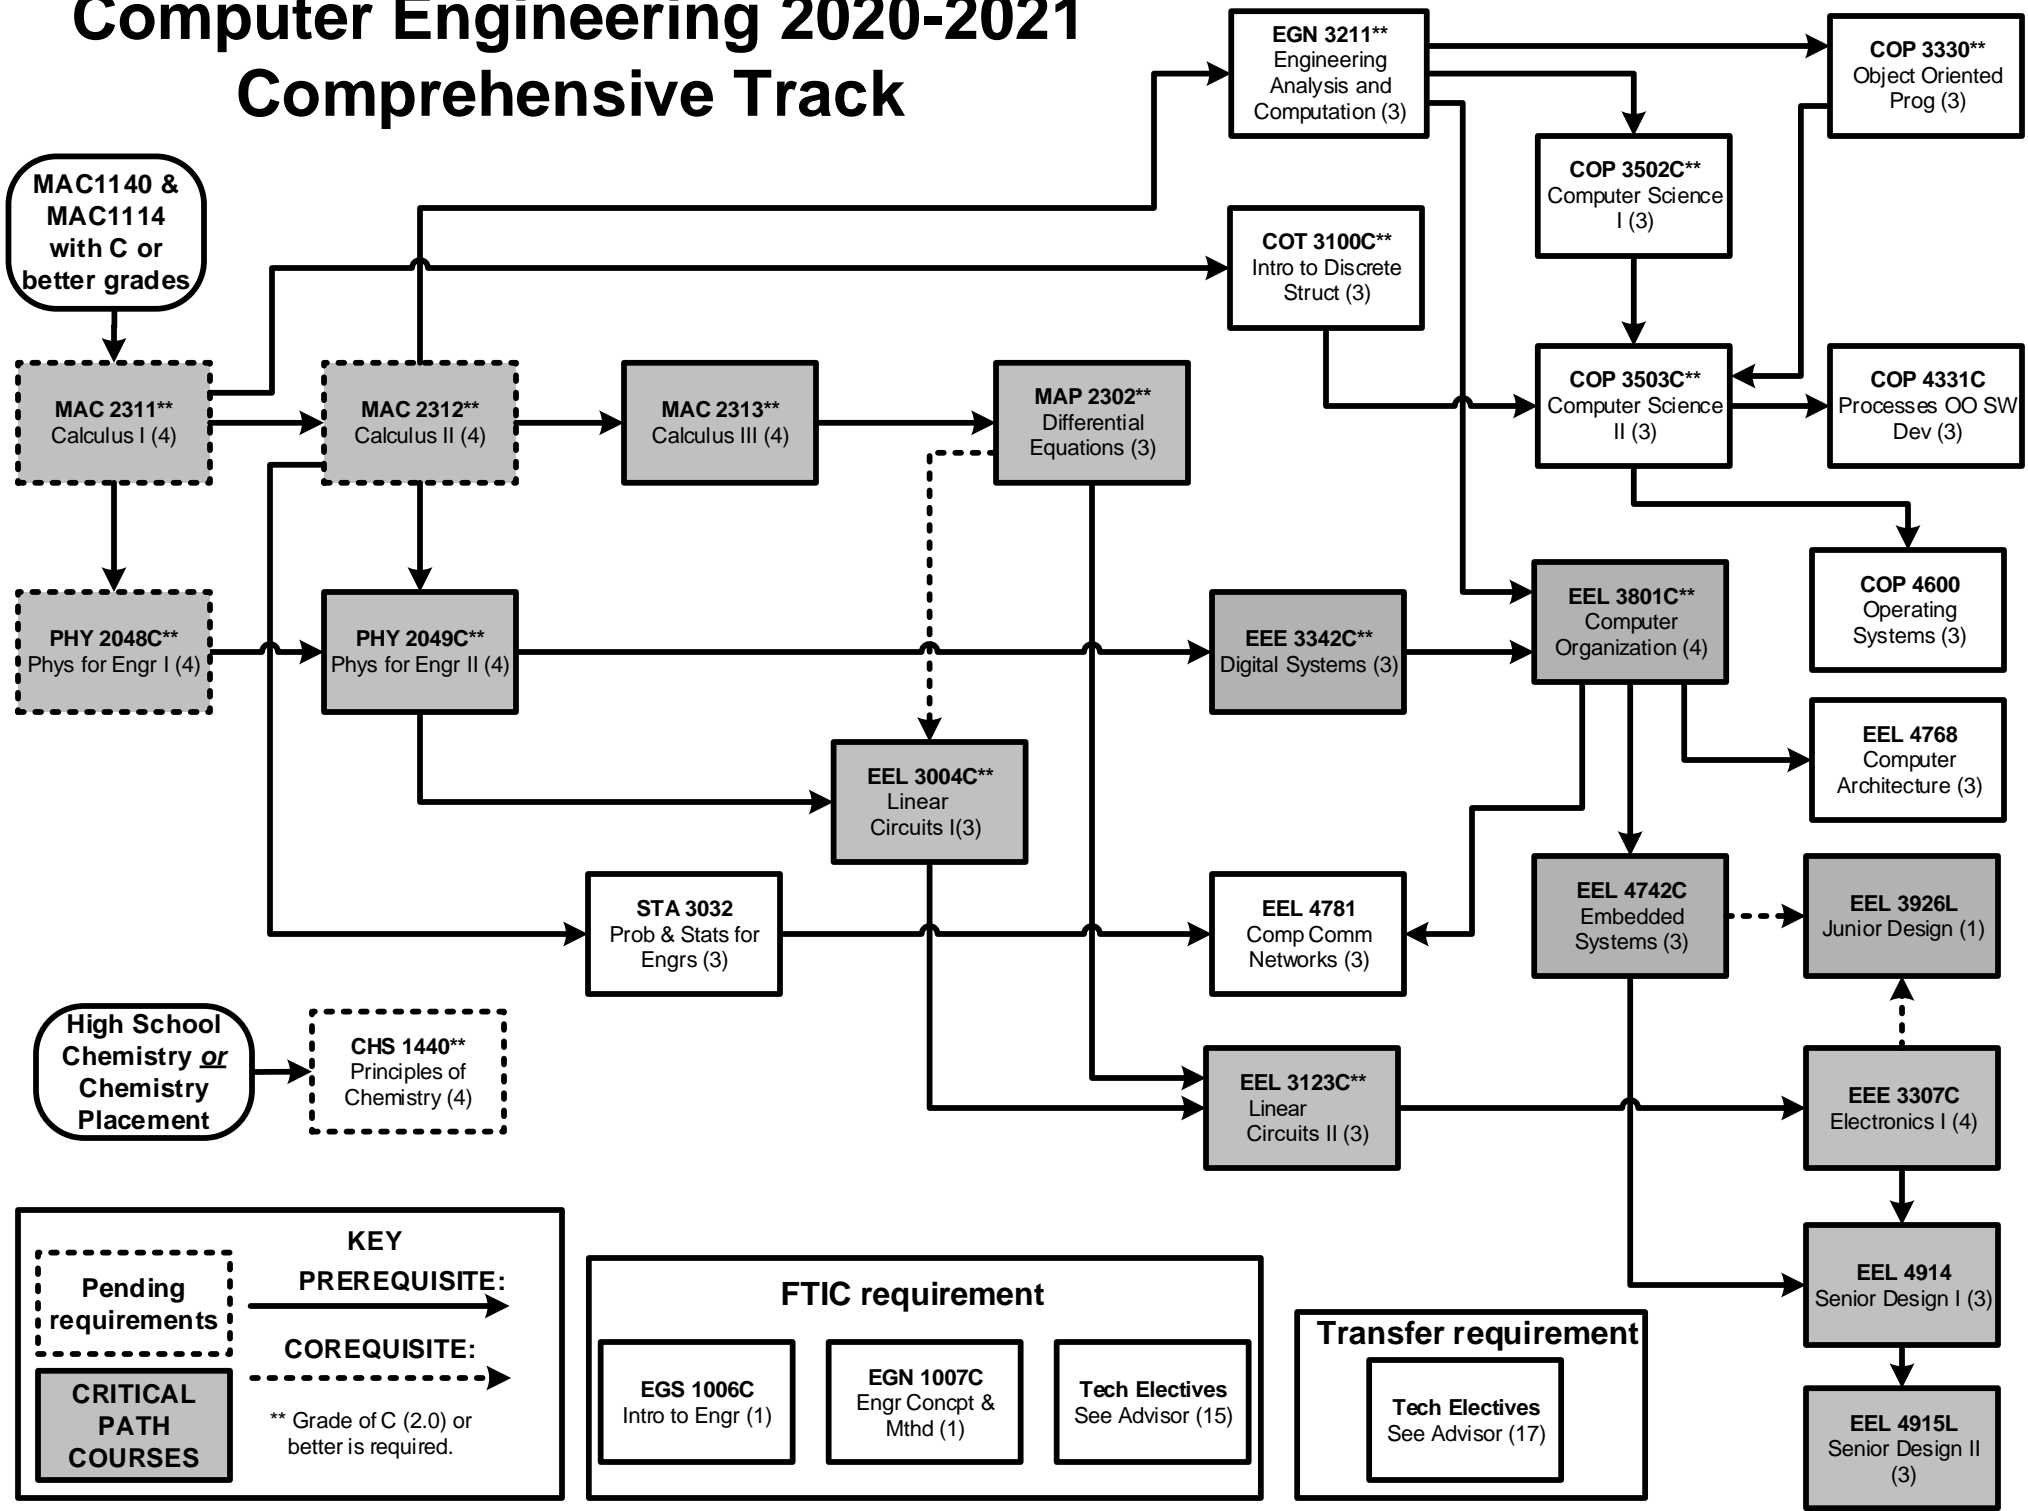

Computer Engineering 2020-2021 Comprehensive Track

KEY

Pending requirements (dashed box)

CRITICAL PATH COURSES (shaded box)

PREREQUISITE: (solid arrow)

COREQUISITE: (dashed arrow)

** Grade of C (2.0) or better is required.

FTIC requirement

- EGS 1006C Intro to Engr (1)
- EGN 1007C Engr Concept & Mthd (1)
- Tech Electives See Advisor (15)

Transfer requirement

- Tech Electives See Advisor (17)