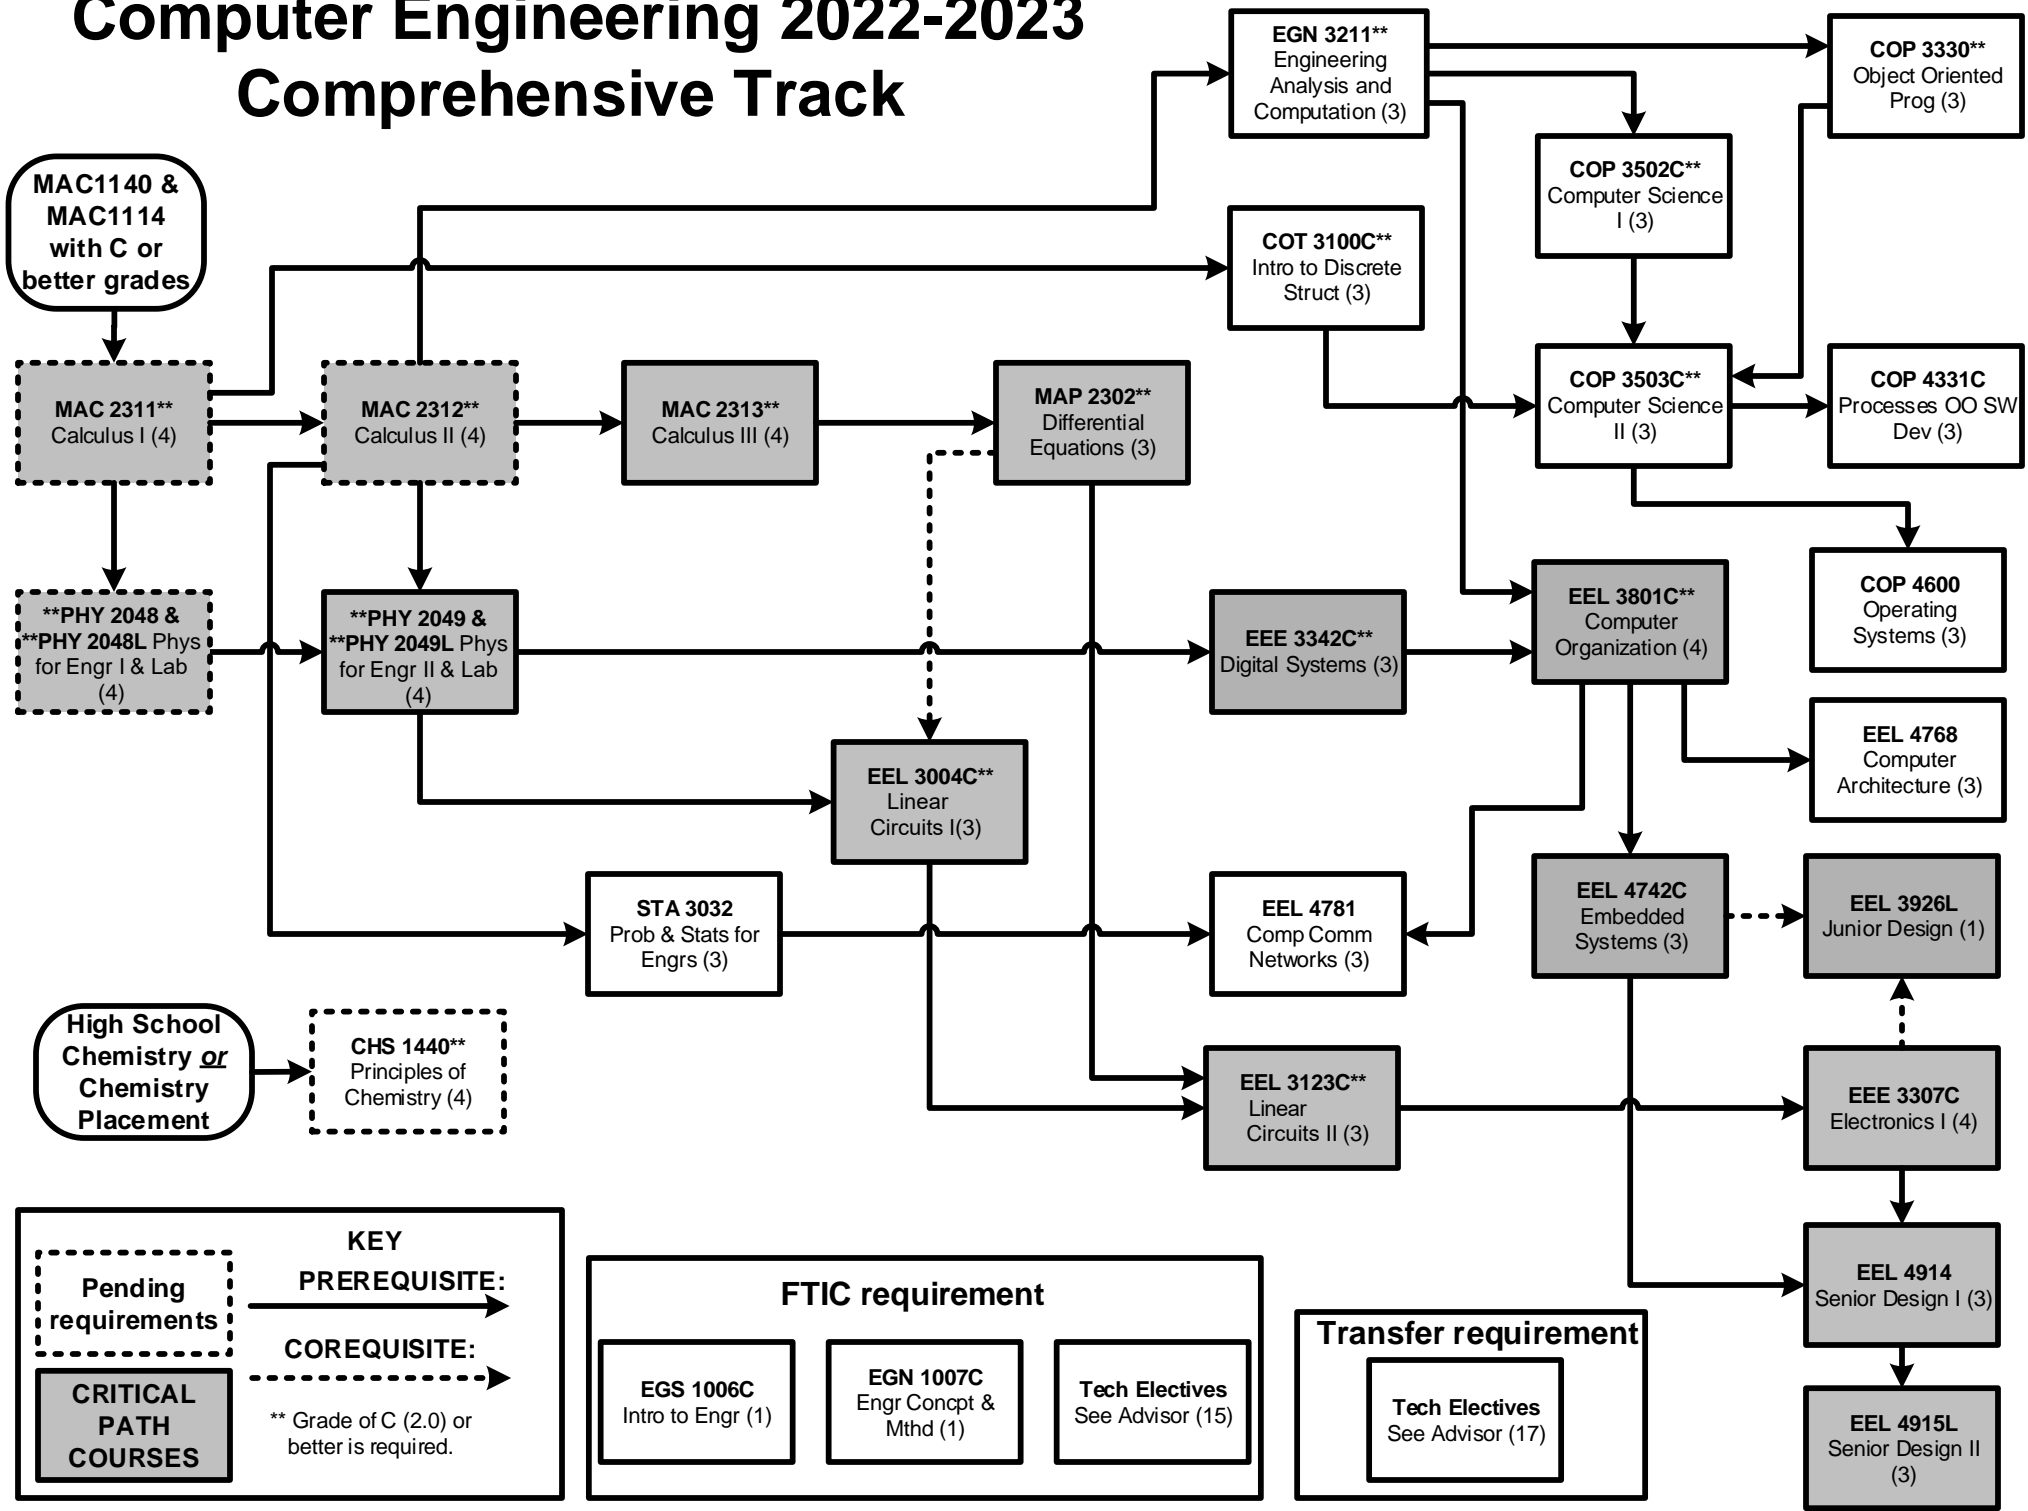

# Computer Engineering 2022-2023 Comprehensive Track

**KEY**

**Pending requirements** (dashed border)

**CRITICAL PATH COURSES** (solid border)

**PREREQUISITE:** (solid arrow)

**COREQUISITE:** (dashed arrow)

\*\* Grade of C (2.0) or better is required.

**FTIC requirement**

- EGS 1006C Intro to Engr (1)
- EGN 1007C Engr Concept & Mthd (1)
- Tech Electives See Advisor (15)

**Transfer requirement**

- Tech Electives See Advisor (17)